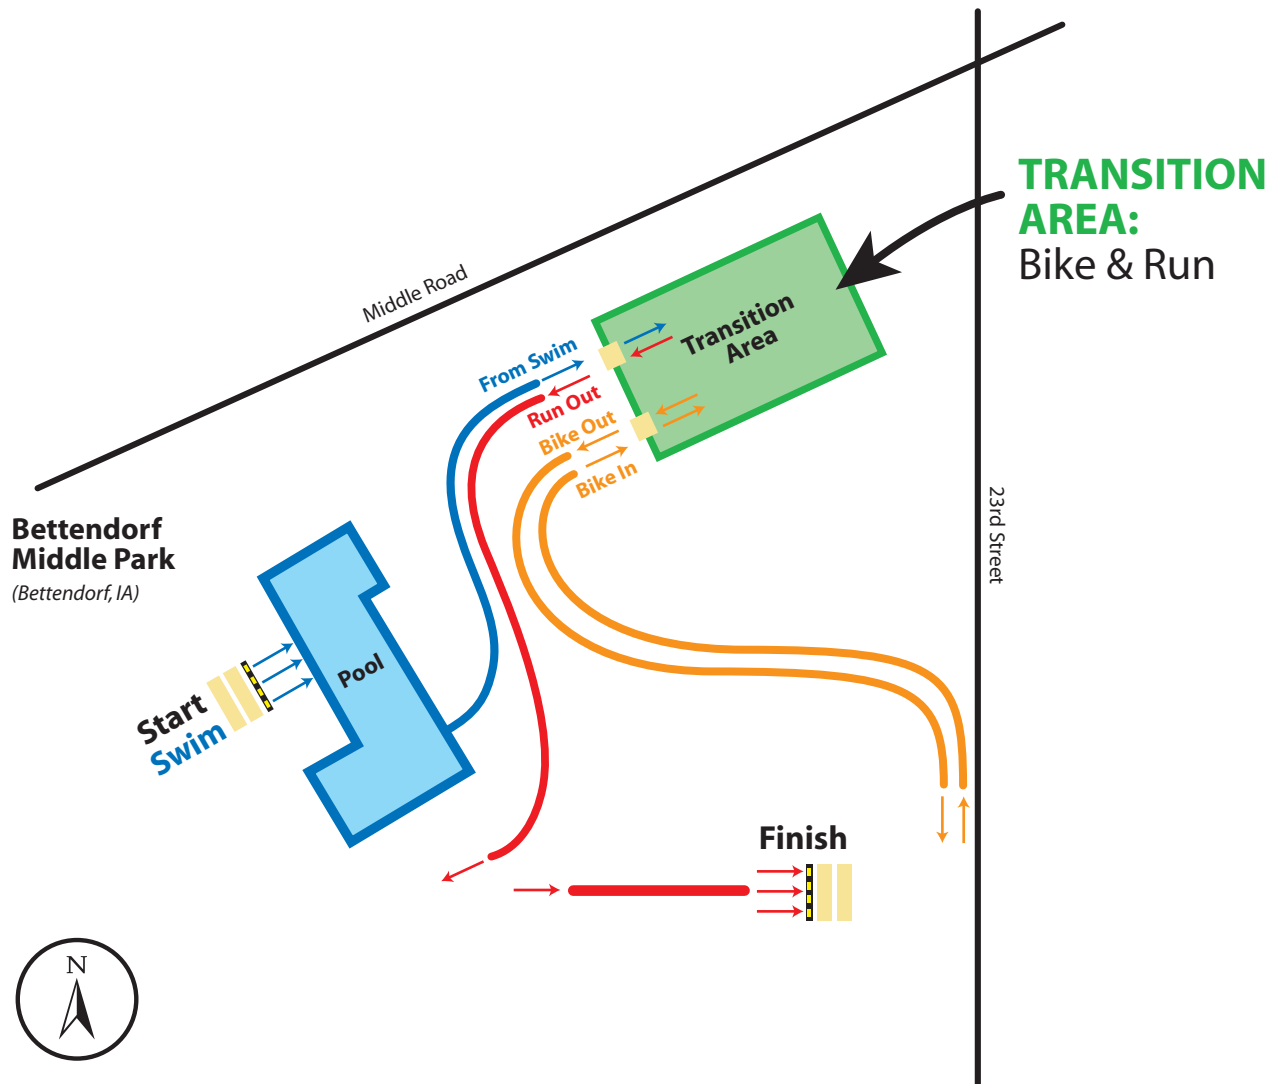

## Start/Finish/Transition

- **Event Date:** Saturday, June 30, 2007
- **Distance:**  
A: Swim 75yd, Bike 1.5m, Run 1K  
B: Swim 125yd, Bike 5m, Run 2K
- **Location:**  
Middle Pool, Middle Park & Bettendorf Bike Path  
Bettendorf, Iowa

*is your kid ready to Tri?*

Saturday, June 30, 2007

Top Shelf Race Productions Events.